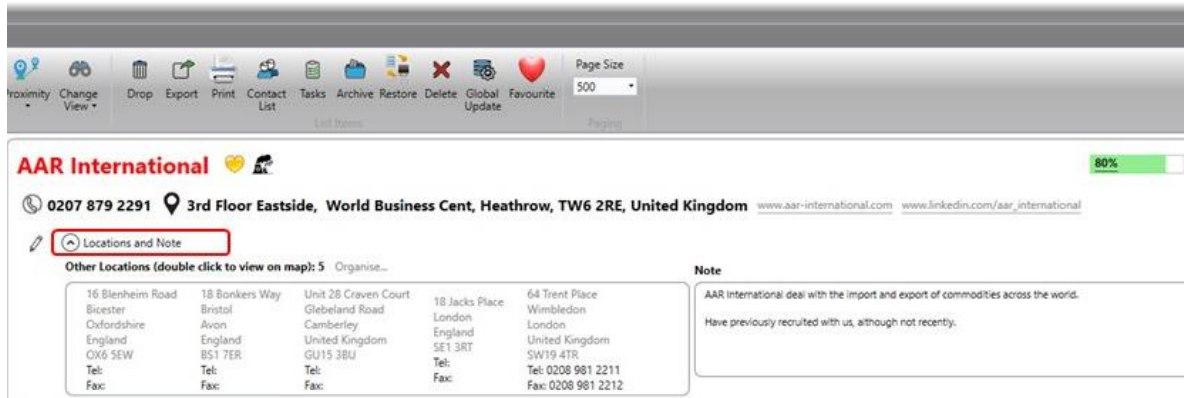

Features added to Troy Vision V3.0.58.0

Company Page

The locations expander within the company page has been enhanced so that a snippet of the company note is displayed alongside the company's other locations.

Figure 1, Company locations and note snippet expanded

The panel will now remain expanded when working through the list of companies, where previously it would contract.

Double clicking upon the note snippet will allow you to edit it.